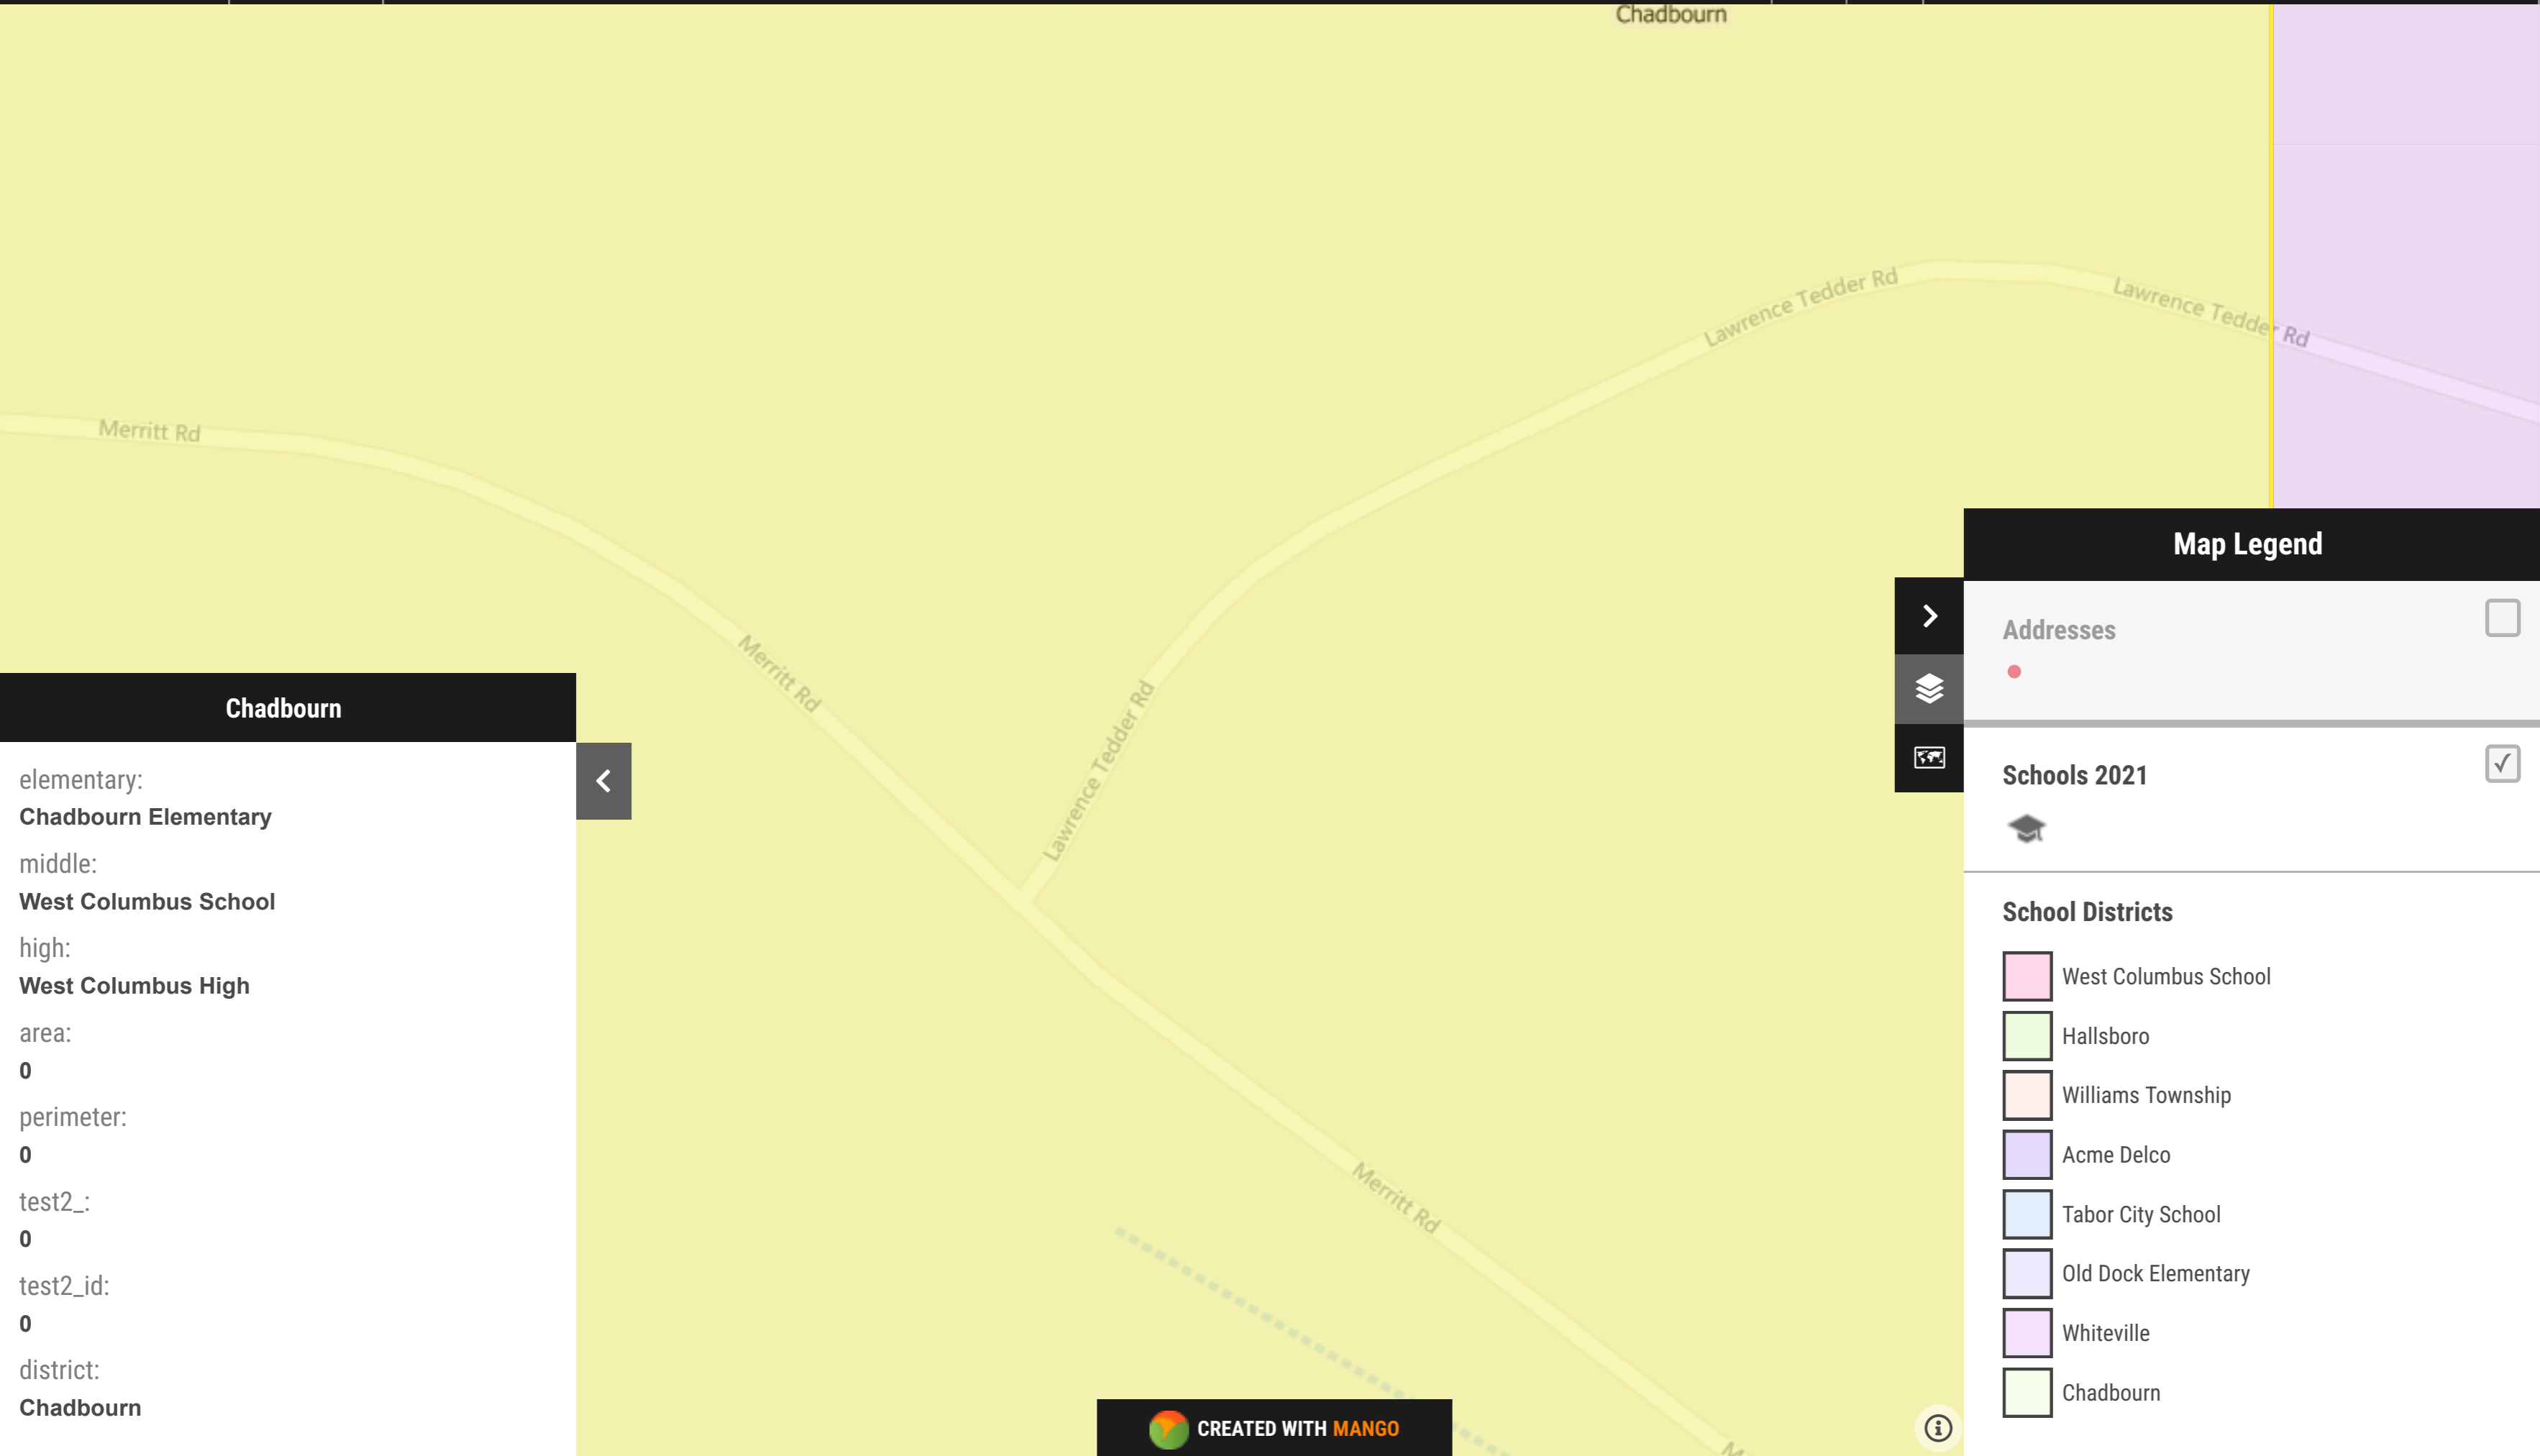

# School Districts

Schools and School Districts

## Chadbourn

elementary:  
**Chadbourn Elementary**

middle:  
**West Columbus School**

high:  
**West Columbus High**

area:  
**0**

perimeter:  
**0**

test2\_  
**0**

test2\_id:  
**0**

district:  
**Chadbourn**

## Map Legend

- Addresses
- Schools 2021

- ### School Districts
- West Columbus School
  - Hallsboro
  - Williams Township
  - Acme Delco
  - Tabor City School
  - Old Dock Elementary
  - Whiteville
  - Chadbourn